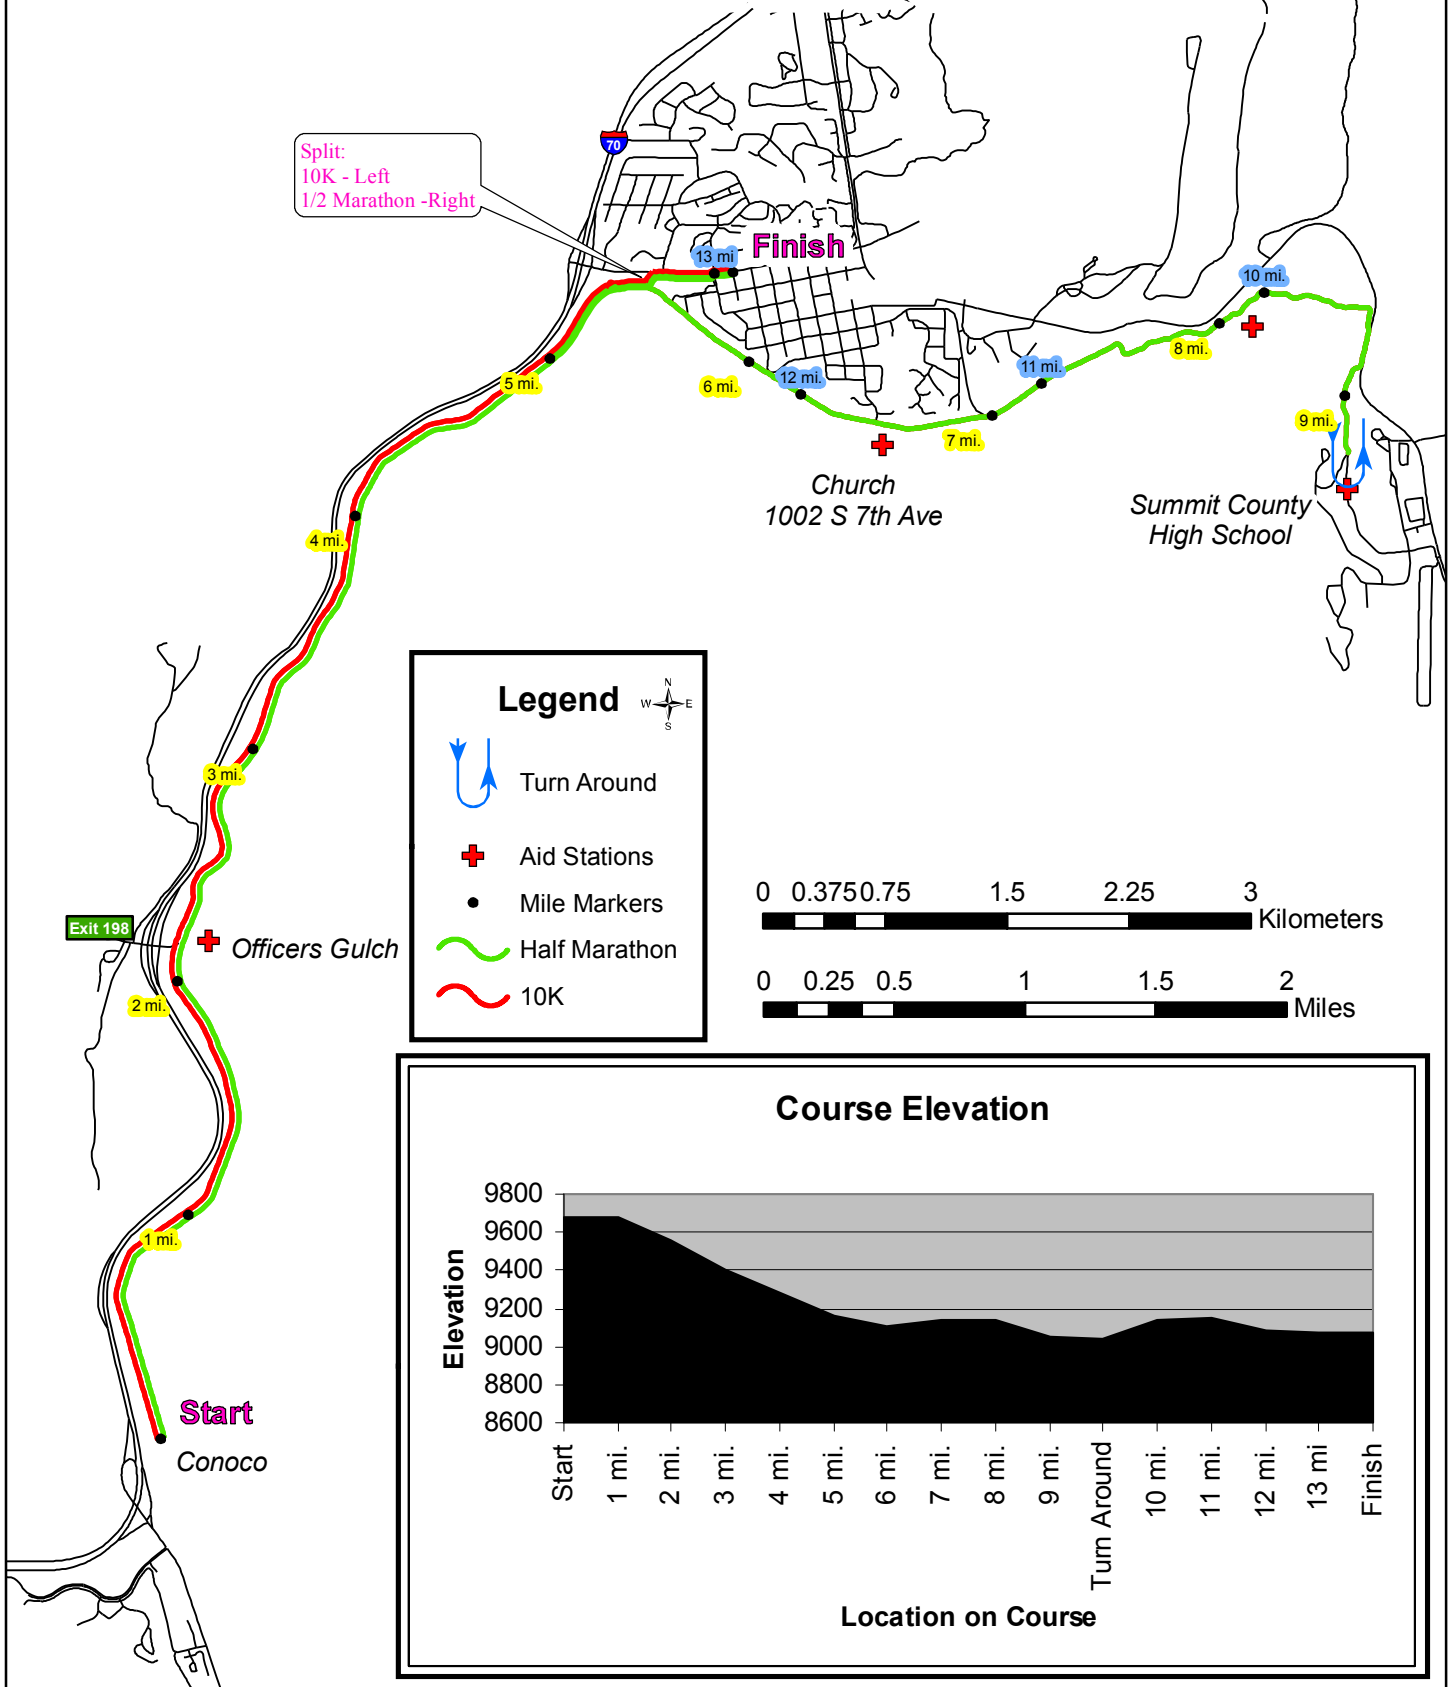

FRISCO'S RUN THE ROCKIES

Legend

- Turn Around
- Aid Stations
- Mile Markers
- Half Marathon
- 10K